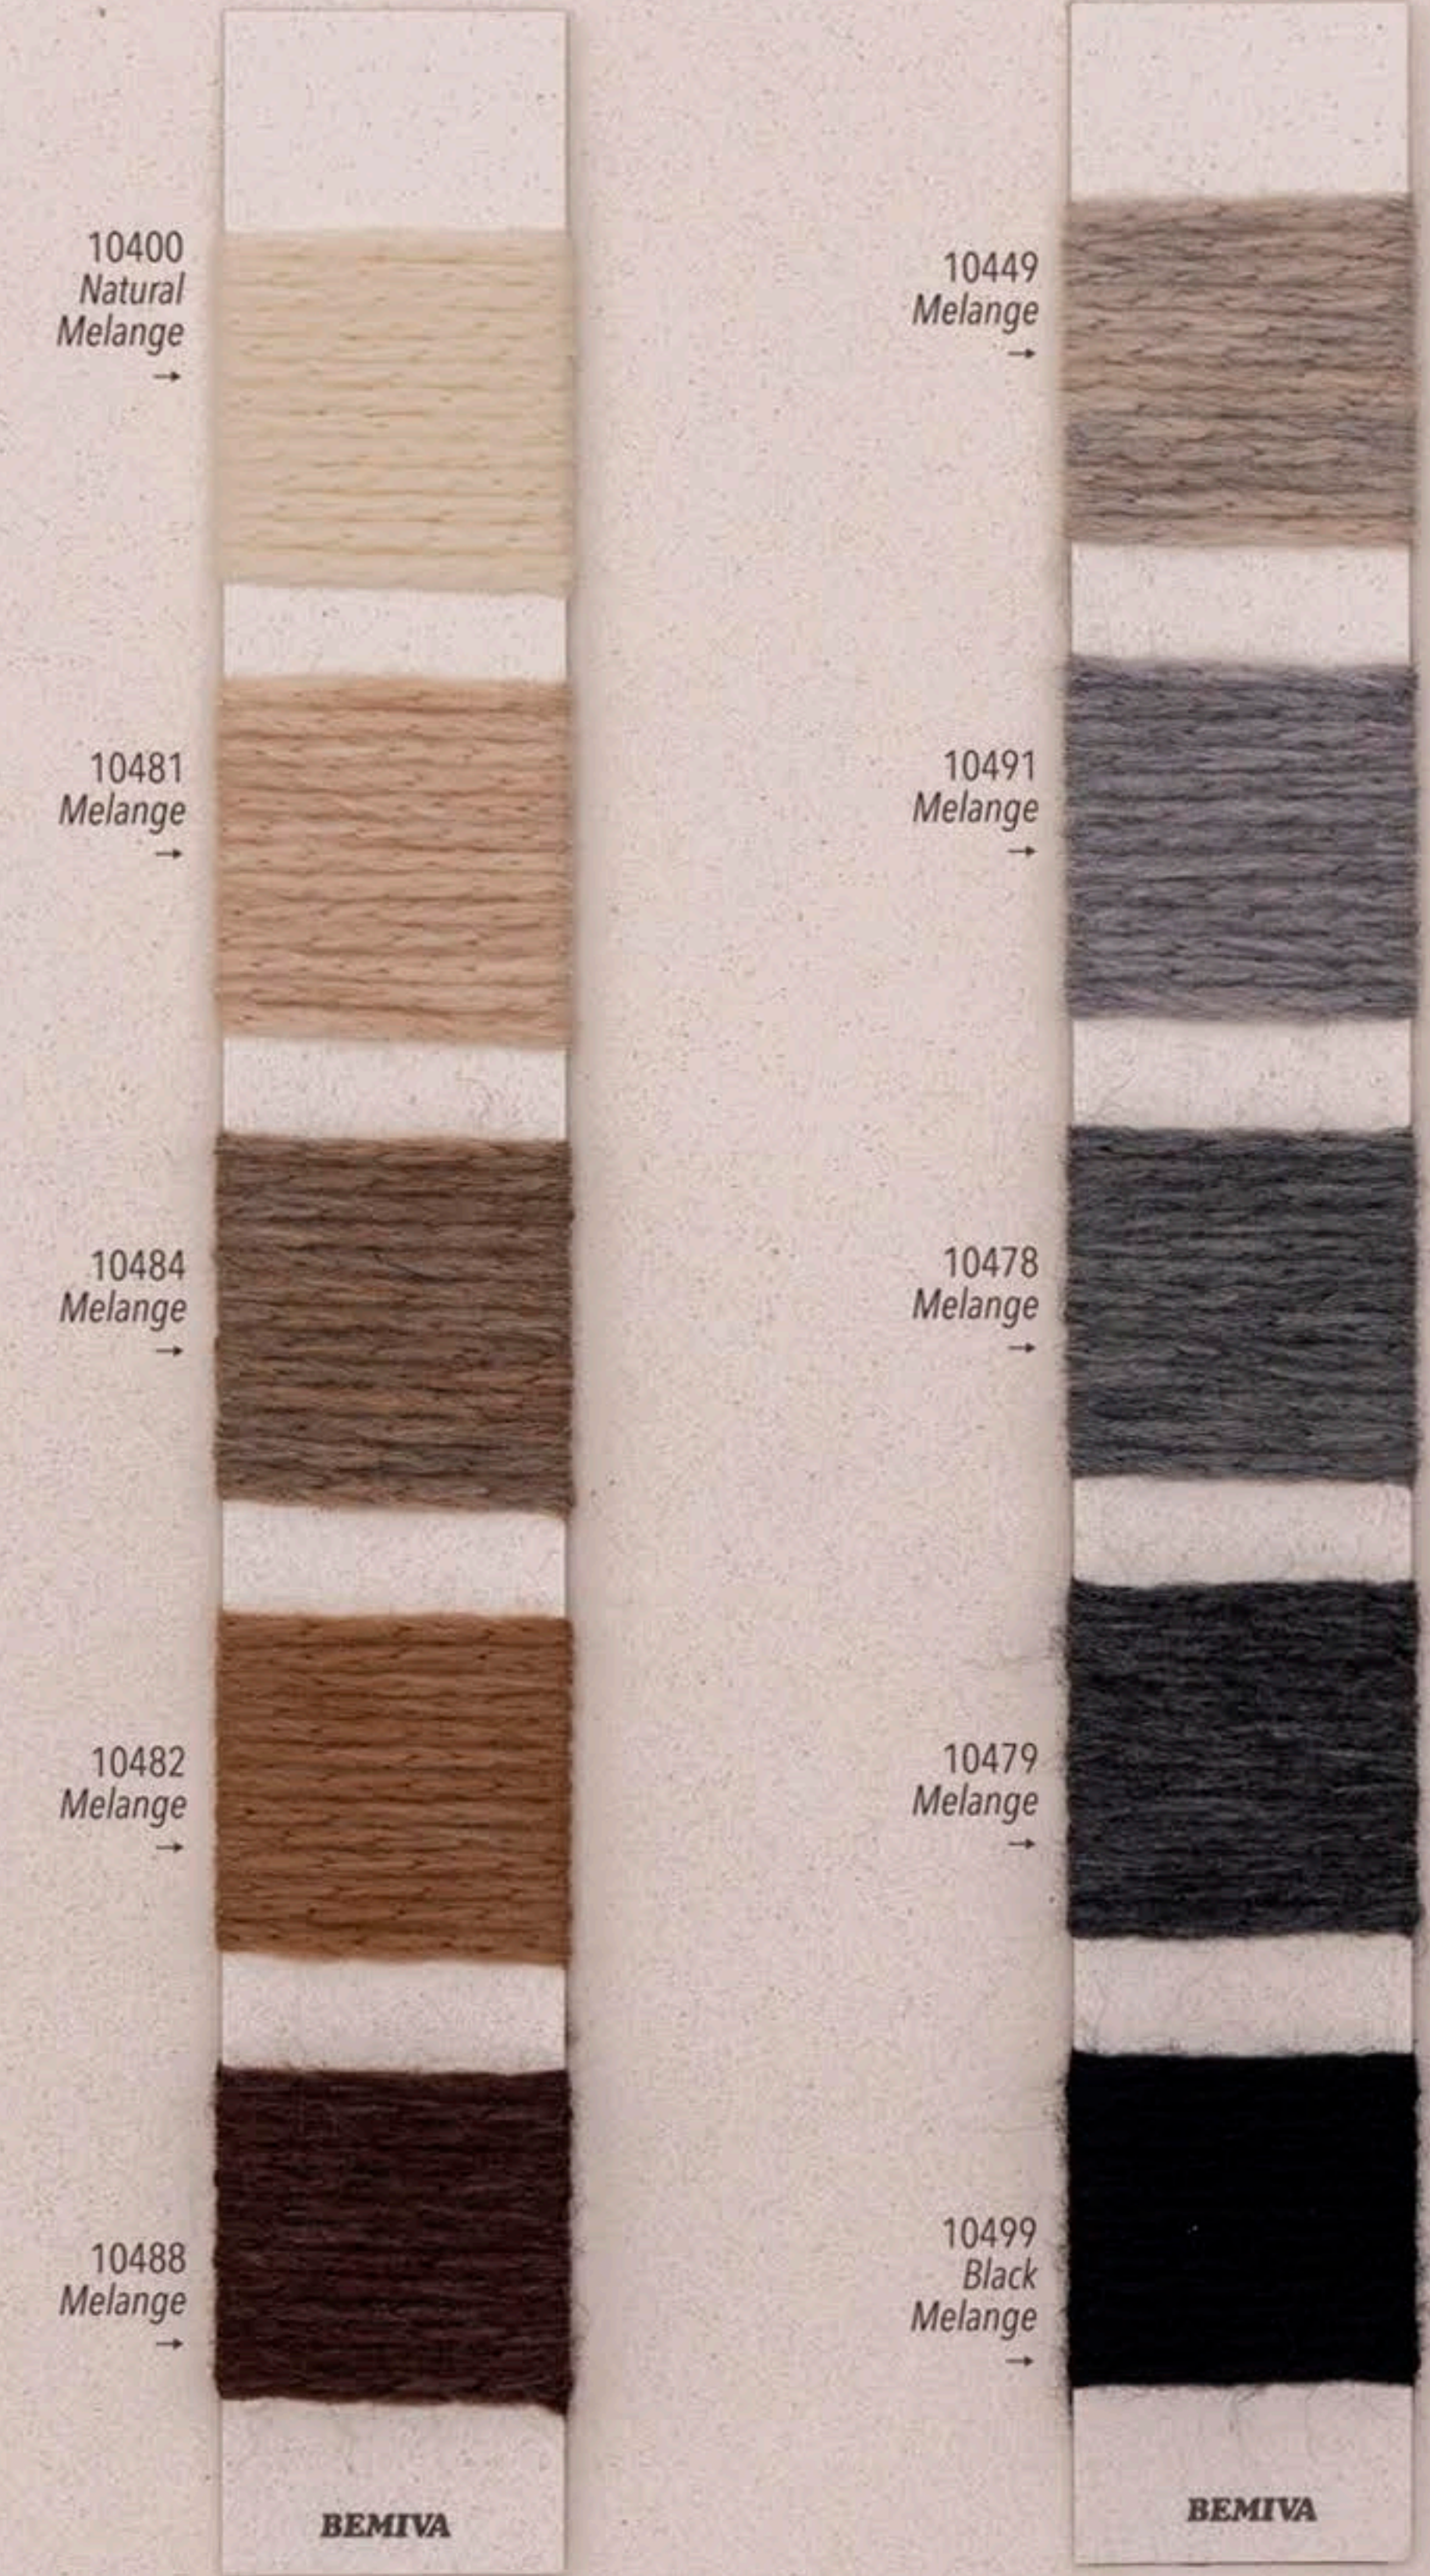

MAGNUM MELANGE
Nm 1,4
92% Lana Merino Extrafine
8% Nylon "Comfort"
STOCK SERVICE
tutti i colori melange / all melange colours

MAGNUM MELANGE
Nm 1,4
92% Lana Merino Extrafine
8% Nylon "Comfort"
STOCK SERVICE
tutti i colori melange / all melange colours

MAGNUM TINCTUS
Nm 1,4
92% Lana Merino Extrafine
8% Nylon "Comfort"
(Δ)

MAGNUM MELANGE
Nm 1,4
92% Lana Merino Extrafine
8% Nylon "Comfort"
STOCK SERVICE
tutti i colori melange / all melange colours

MAGNUM TINCTUS
Nm 1,4
92% Lana Merino Extrafine
8% Nylon "Comfort"
(Δ)