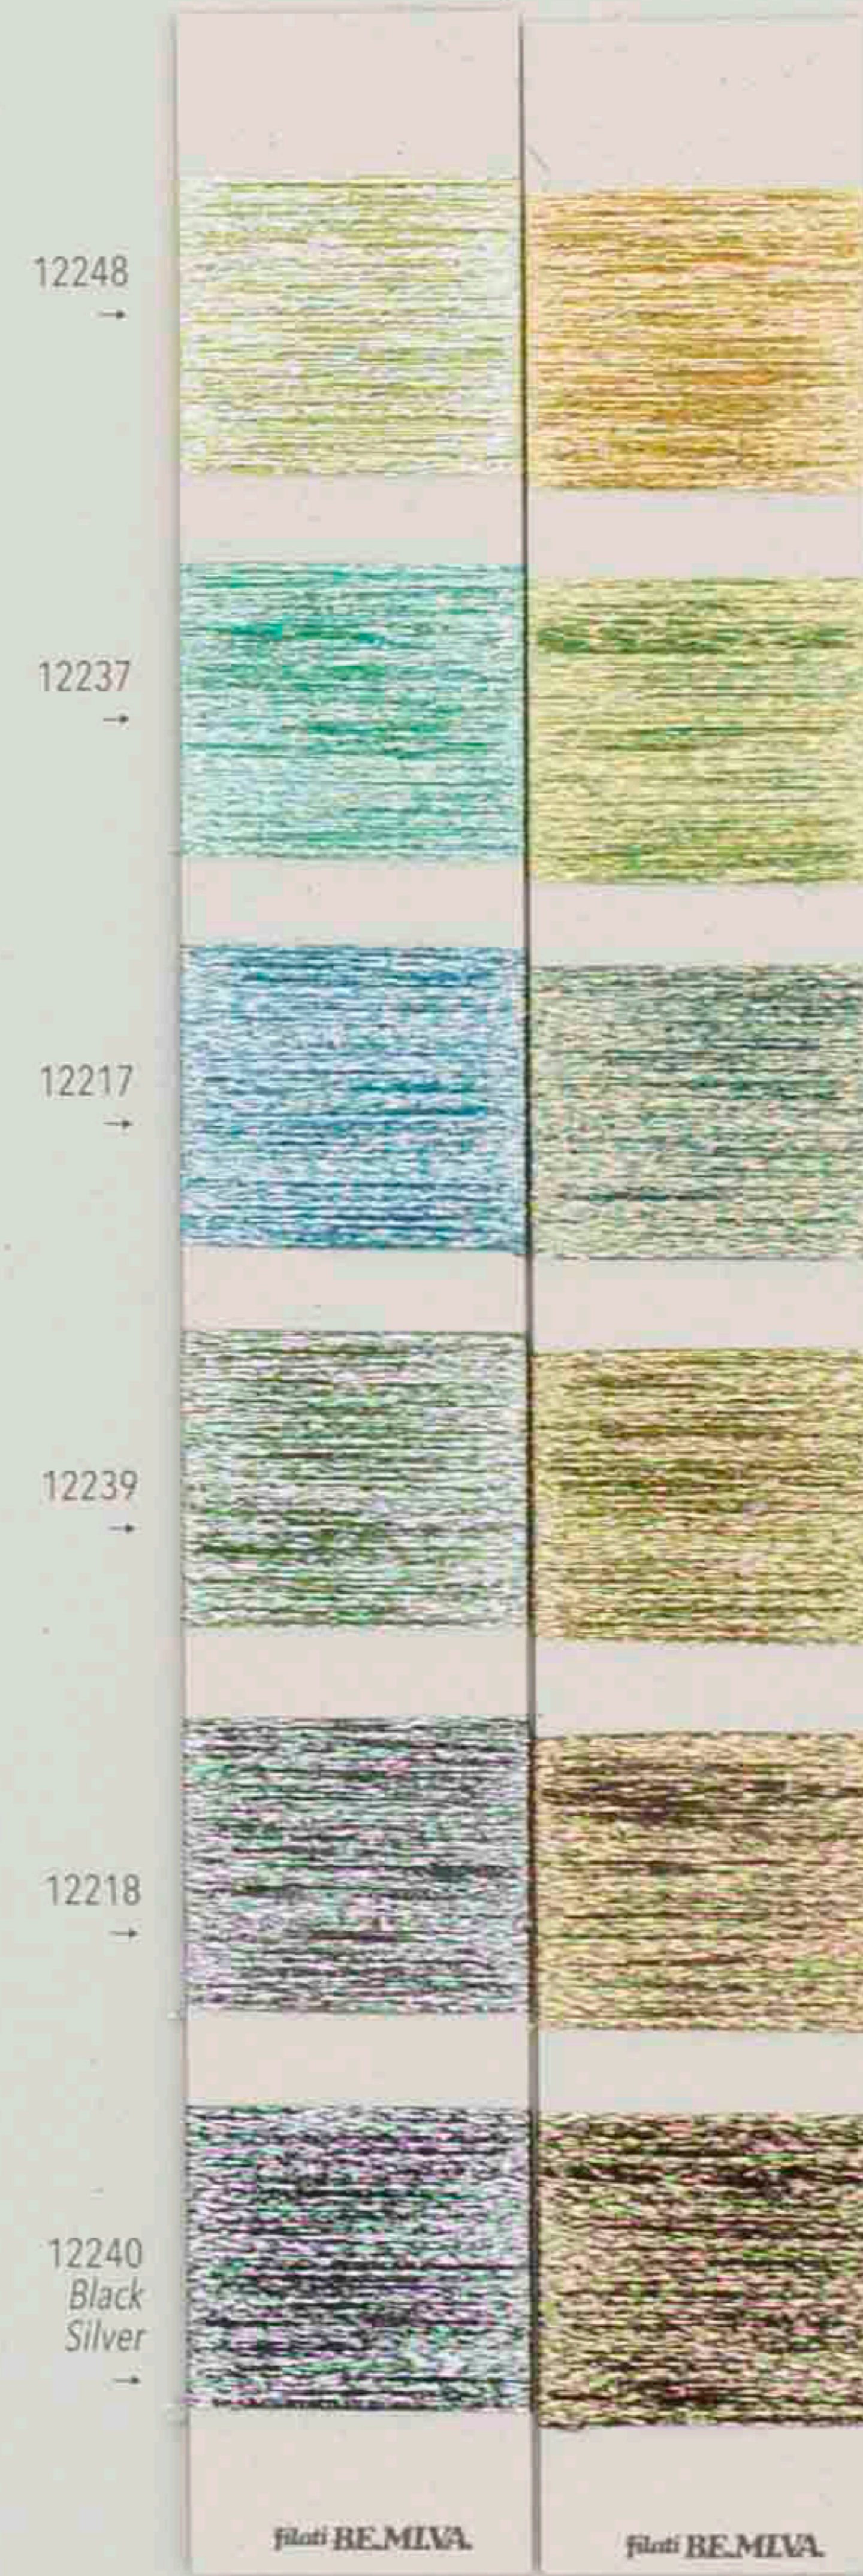

GLITTER
Nm 140
56% Metallizzata
44% Nylon

STOCK SERVICE
48 colours

SILVER GOLD

12301 Natural Gold ←

12242 →

12302 ←

12227 →

12303 ←

12228 →

12325 ←

12225 →

12311 ←

12247 →

12323 ←

12235 →

SILVER GOLD

GLITTER
Nm 140
56% Metallizzata
44% Nylon

STOCK SERVICE
48 colours

SILVER GOLD

12328 ←

12219 →

12317 ←

12220 →

12329 ←

12232 →

12319 ←

12199 →

12330 ←

12200 →

12320 Black Gold ←

12234 →

SILVER GOLD