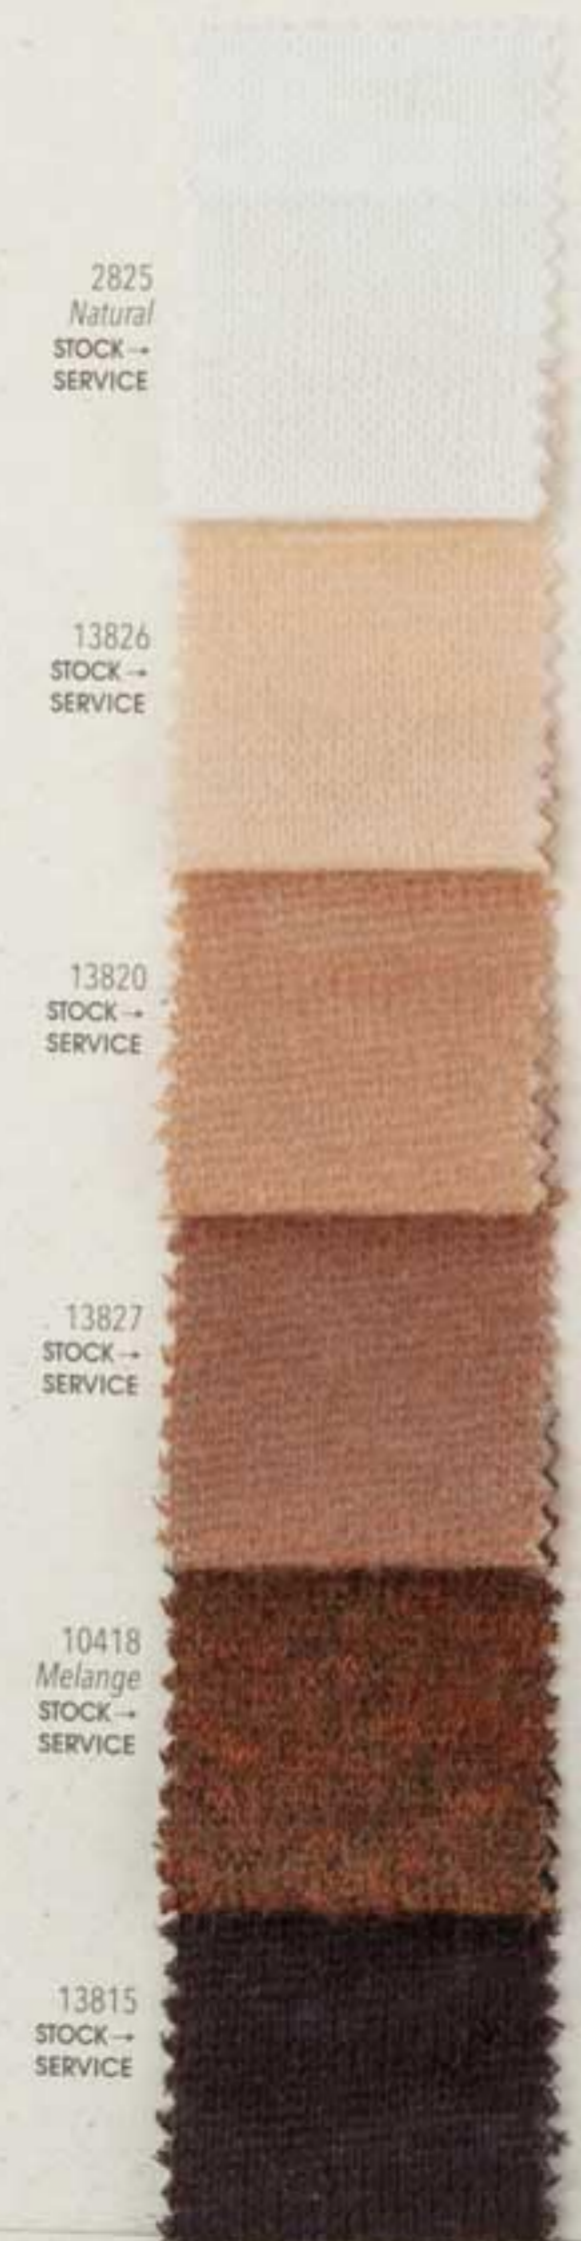

PRESTIGE MELANGE  
Nm 21  
50% Baby Kid Mohair ETICO  
14% Lana Merino Extrafine  
36% Nylon  
STOCK SERVICE

PRESTIGE  
Nm 21  
50% Baby Kid Mohair ETICO  
14% Lana Merino Extrafine  
36% Nylon  
STOCK SERVICE