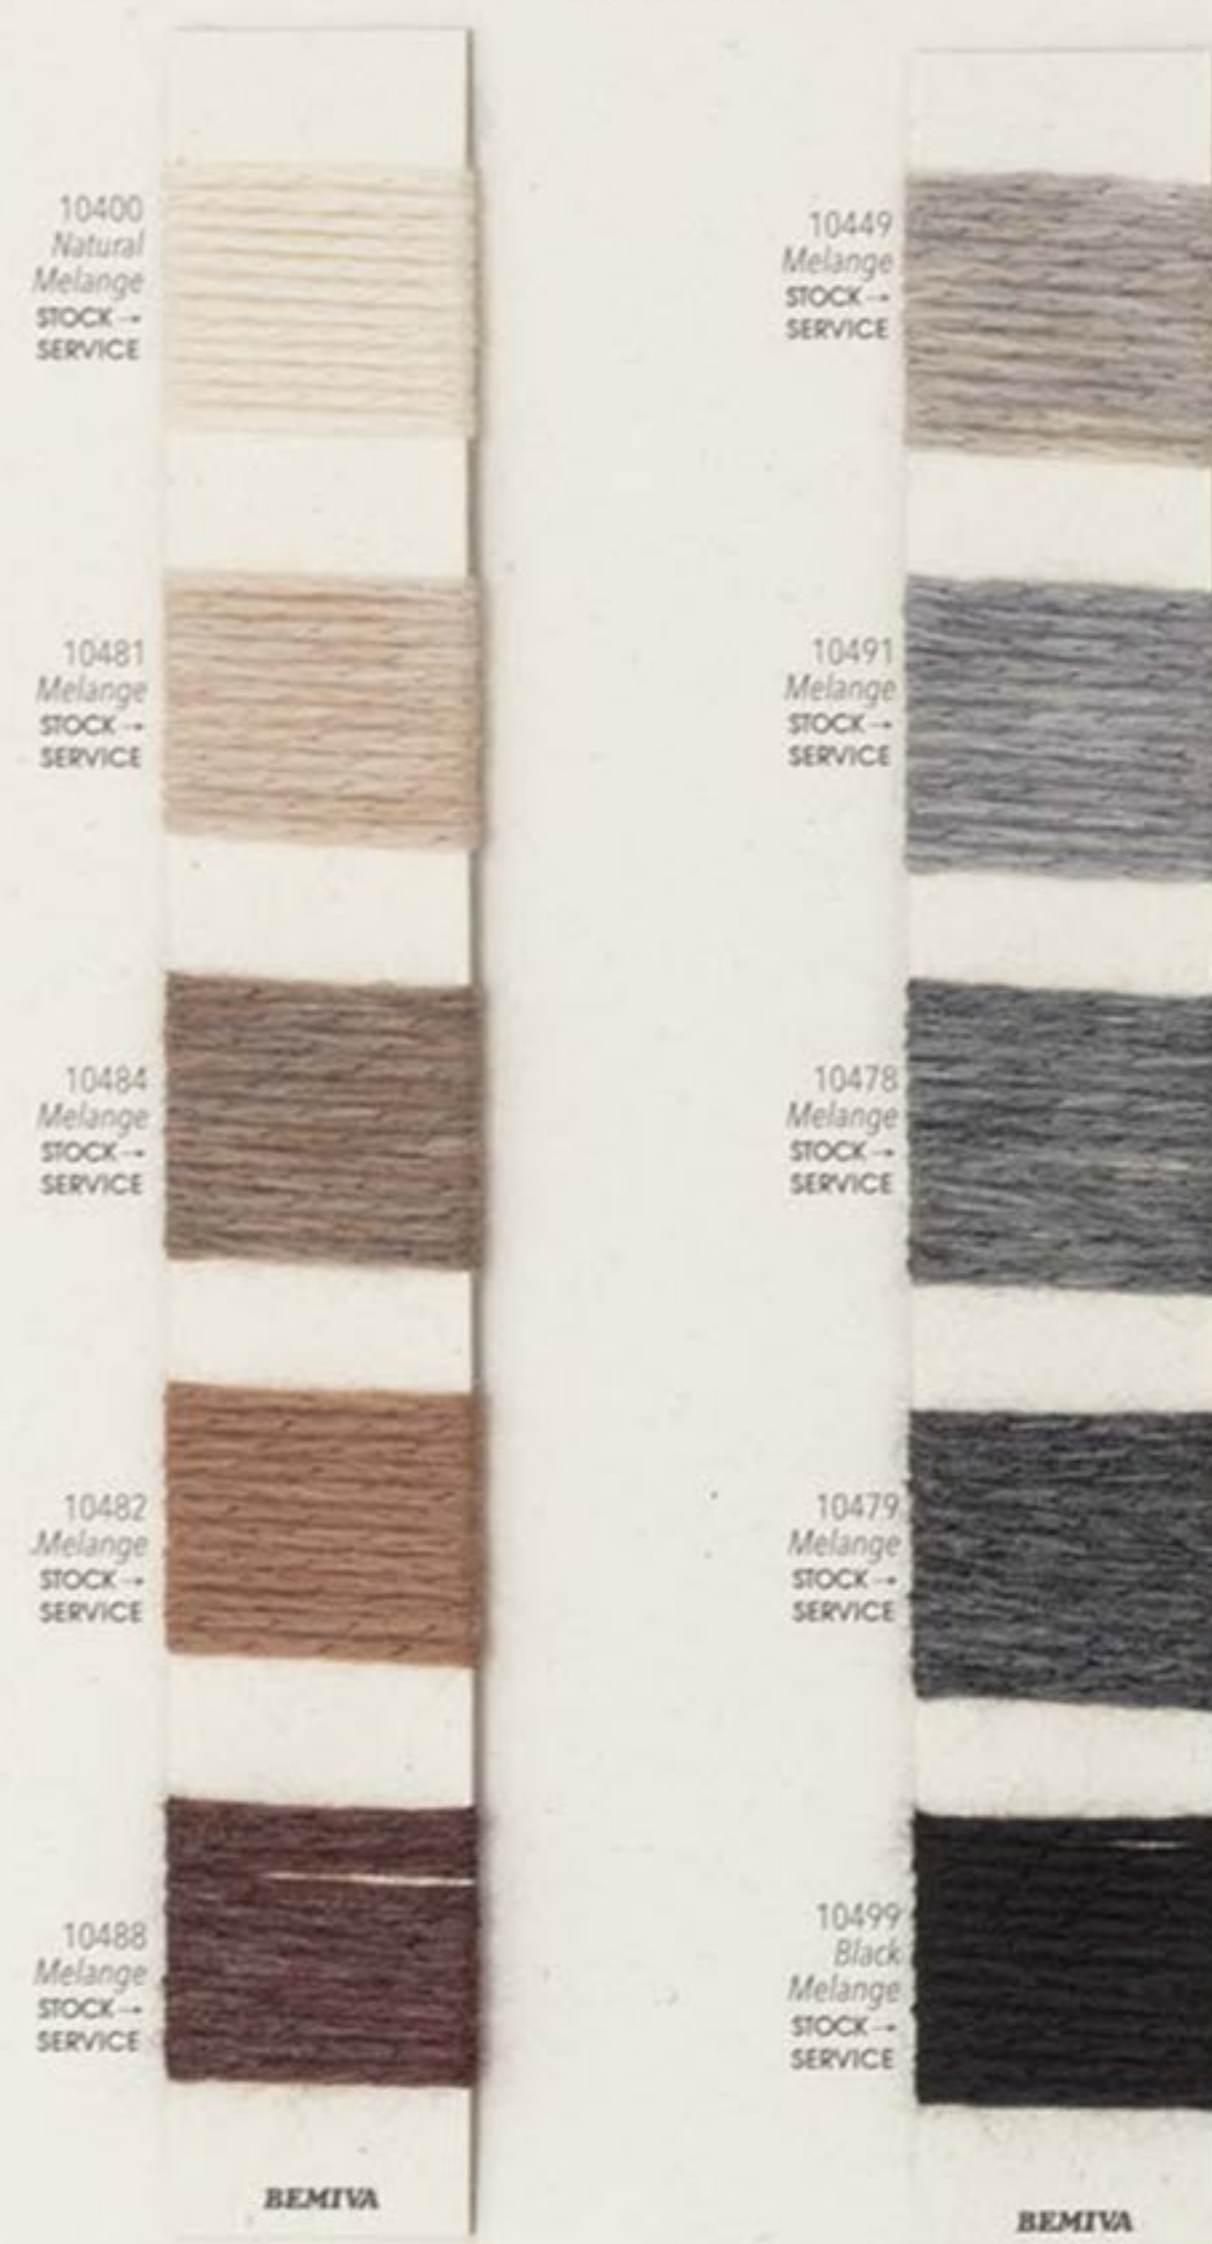

MAGNUM MELANGE

Nm 1,4
92% Lana Merino Extrafine
8% Nylon "Comfort"

STOCK SERVICE

MAGNUM MELANGE

Nm 1,4
92% Lana Merino Extrafine
8% Nylon "Comfort"

STOCK SERVICE

MAGNUM TINCTUS (Δ)

Nm 1,4
92% Lana Merino Extrafine
8% Nylon "Comfort"

STOCK SERVICE

MAGNUM MELANGE

Nm 1,4
92% Lana Merino Extrafine
8% Nylon "Comfort"

STOCK SERVICE

MAGNUM TINCTUS (Δ)

Nm 1,4
92% Lana Merino Extrafine
8% Nylon "Comfort"

STOCK SERVICE