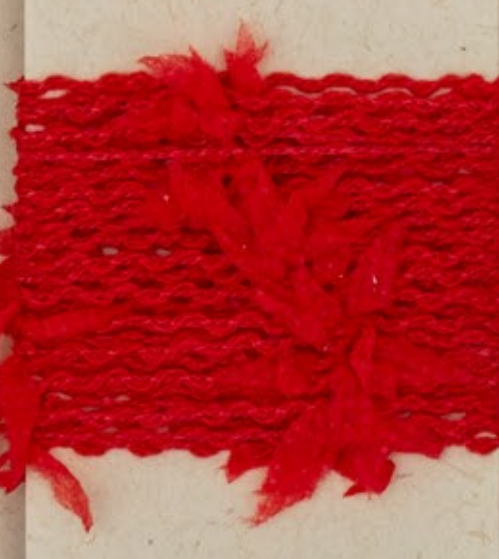

**DOREEN (⊙)**  
 Nm 4,2  
 55% Cotone BCI  
 45% Nylon

Love  
 Ecology  
 And  
 Fashion

**CORALINE (△)**  
 Nm 3  
 30% Viscosa Lucida Rigenerata  
 26% Cotone BCI  
 44% Nylon

Love  
 Ecology  
 And  
 Fashion

18581  
 →

18587  
 →

18593  
 ⊙△→

18599  
 →

18582  
 →

18588  
 →

18594  
 △→

18600  
 →

18583  
 →

18589  
 →

18595  
 →

7888  
 Navy  
 ⊙△→

18584  
 ⊙→

18590  
 ⊙△→

18596  
 →

2833  
 Black  
 ⊙△→